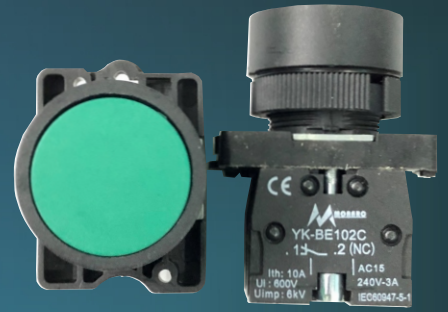

IT Equipment.

Relays.

MONARC®

PANEL ACCESSORIES

Indication Lights 220VAC

Buzzer Lights 220VAC

Push Button

Amp Indication Lights

Volt Indication Lights

V & A Indication Lights

Emergency Stop Button

Auto / Manual Switch

PVC Boxes with Holes

Note: Indication lights are available in all colors and voltages.

Schuko Plug & Sockets

Industrial Plugs