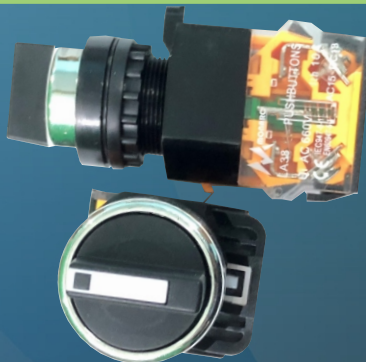

IT Equipment.

Relays.

MONARC®

PANEL ACCESSORIES

Indication Lights 220VAC

Buzzer Lights 220VAC

Push Button

Amp Indication Lights

Volt Indication Lights

V & A Indication Lights

Emergency Stop Button

Auto / Manual Switch

PVC Boxes with Holes

Note: Indication lights are available in all colors and voltages.

Schuko Plug & Sockets

Industrial Plugs

Sockets Panel Mounted

Sockets Surface Mounted

Inlets

Phase Inverters

Phase Sequence Indicator

Interlockable Sockets

Varia Boxes

Vario Boxes