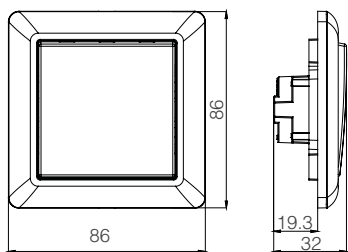

Plastic Frame

Technical Drawings

Switch