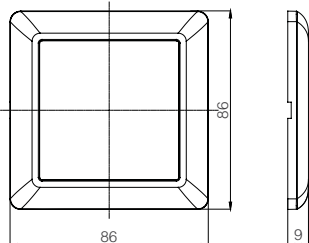

Technical Drawings

Frame