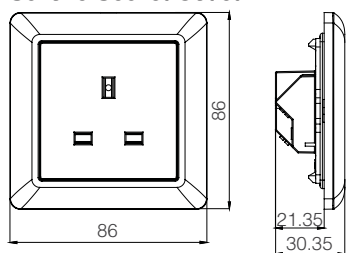

## Technical Drawings

Switch

Plastic Frame

Switch

Frame for Corian, Metal, Glass, Wood.

Schuko Socket Outlet

Frame

Double Frame