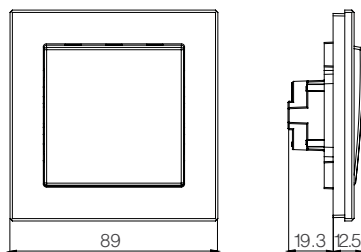

Frame for Corian, Metal, Glass, Wood.

Switch