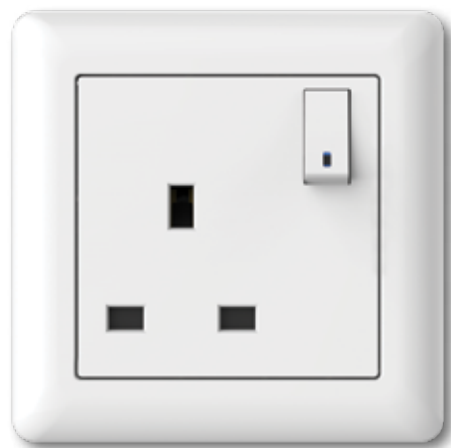

MAKEL BS

Switch & Socket Outlet Series