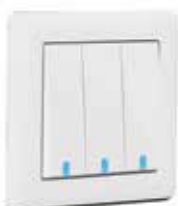

3G 1 Way Switch Illuminated
BR010701
20 A - 16 AX, 250 V~
BS EN 60669-1
Piece in Box / Package - 12 / 120